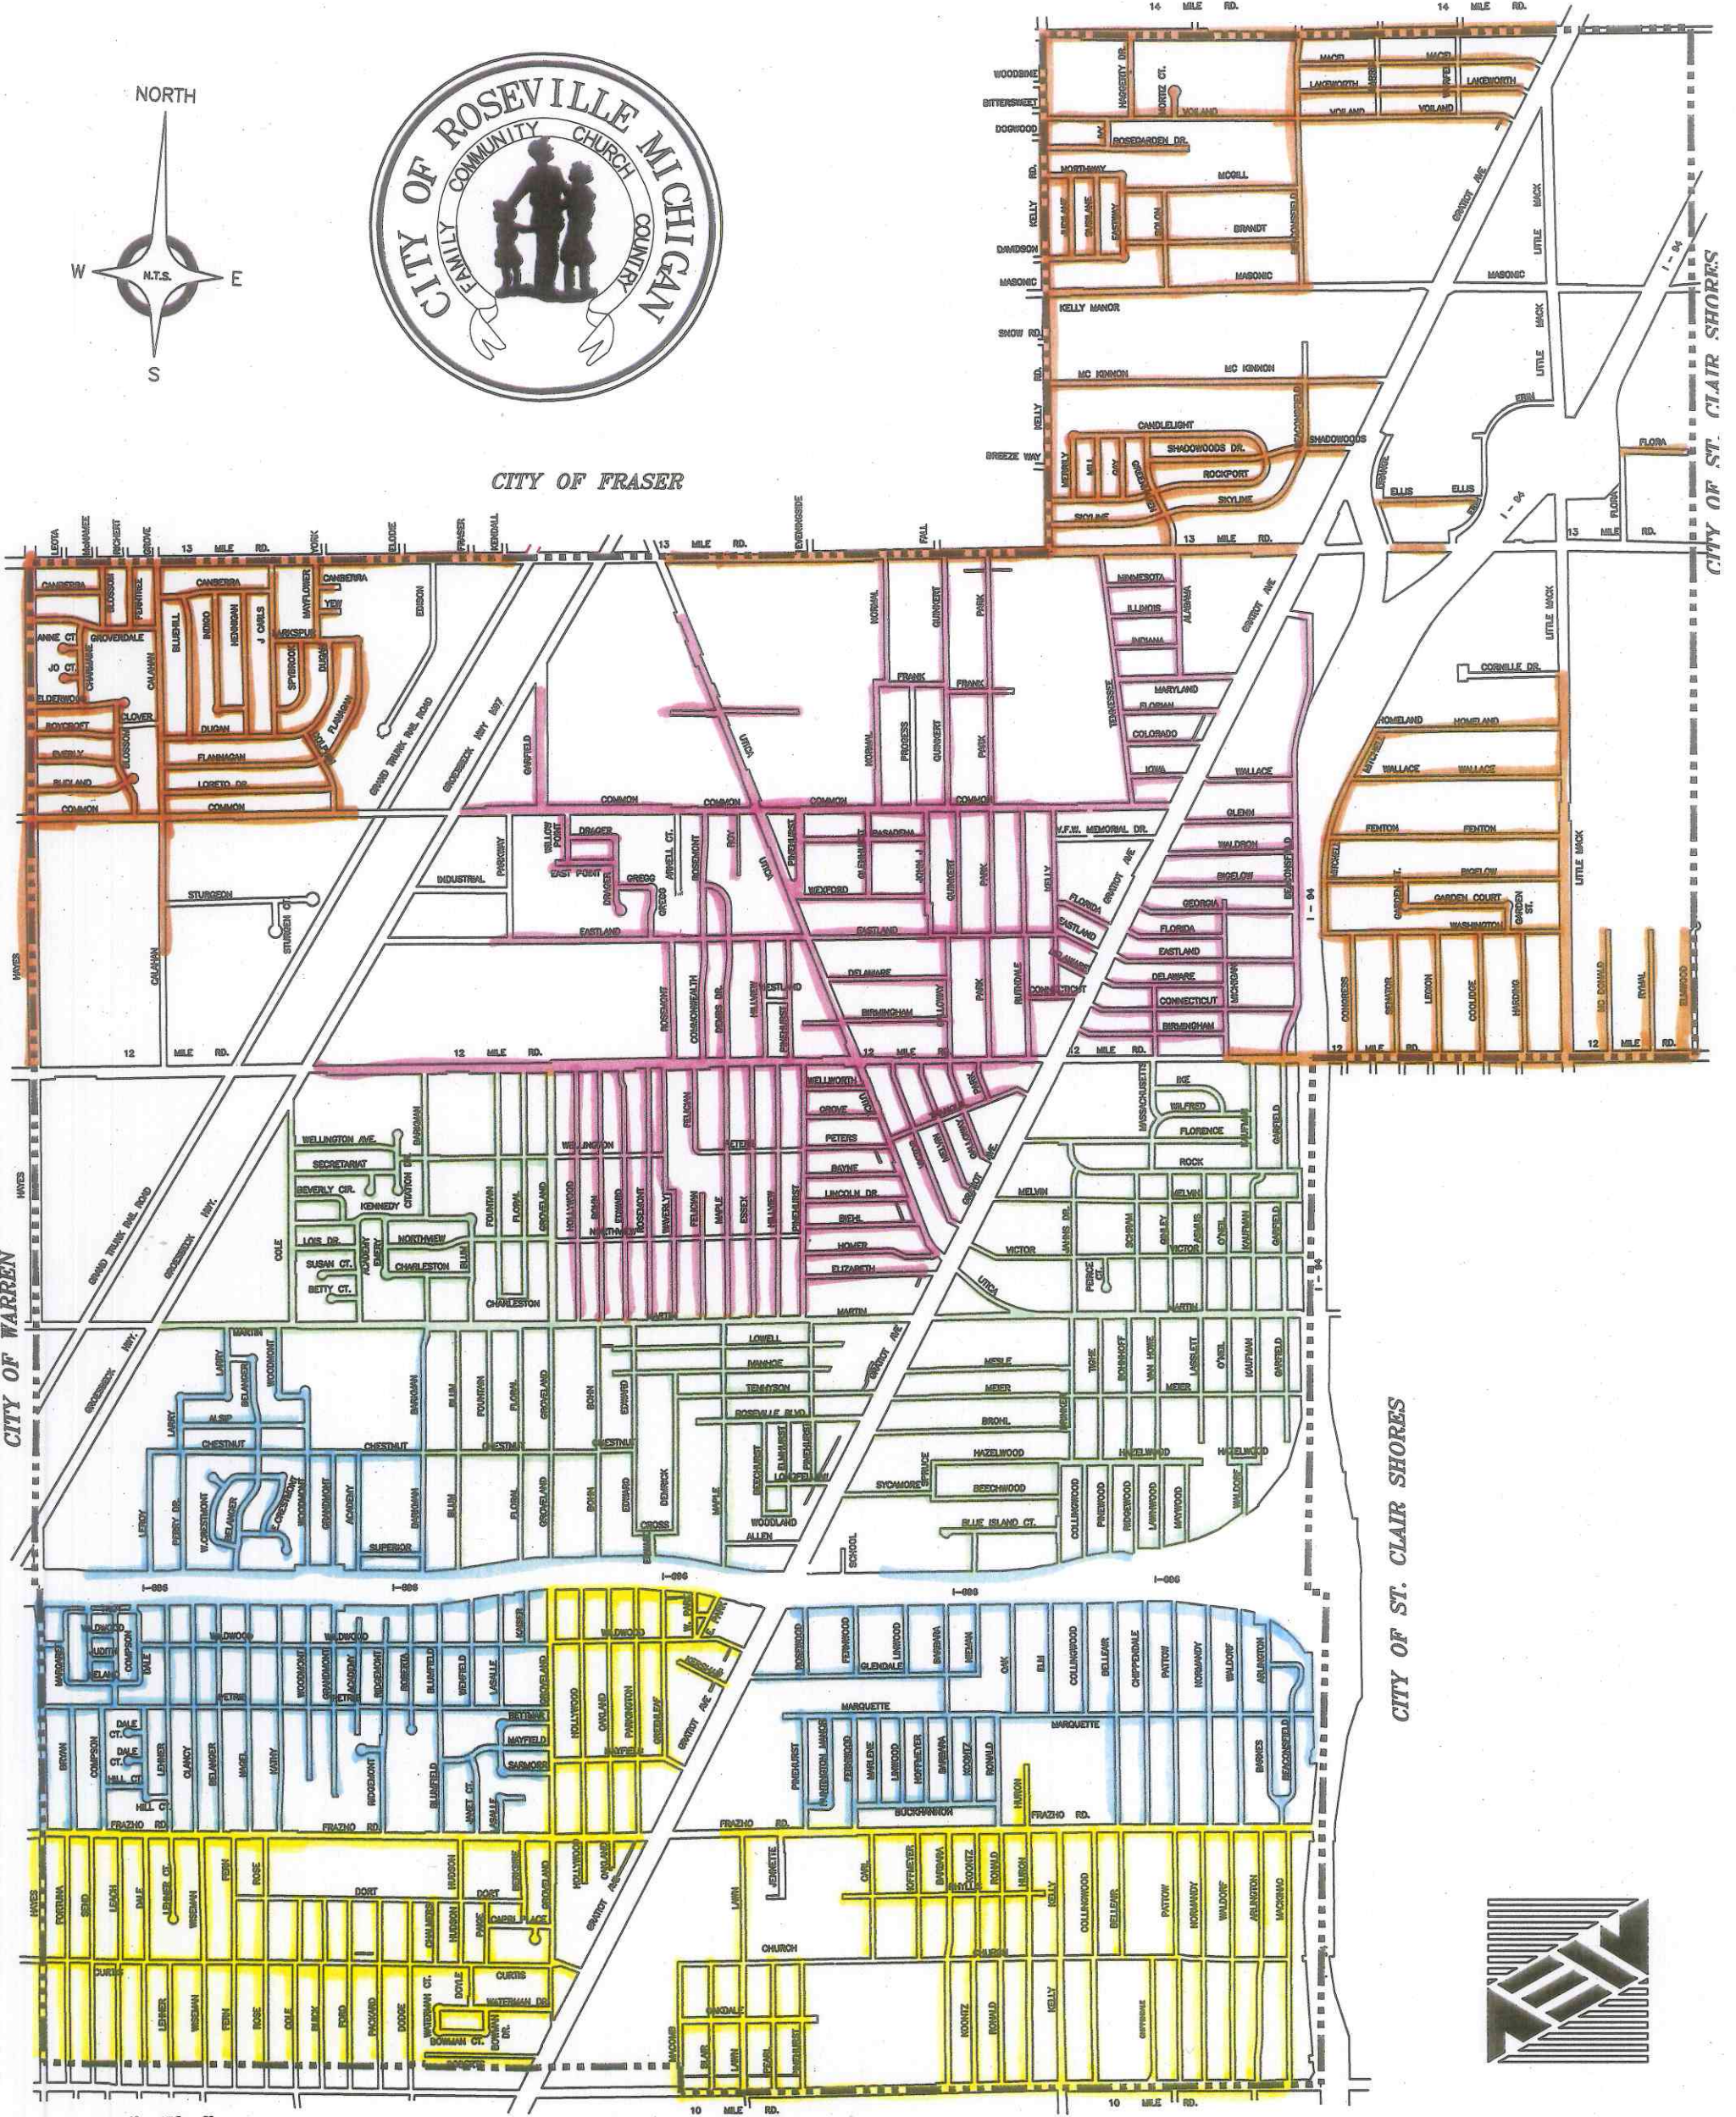

REFUSE PICKUP

CHARTER TOWNSHIP OF CLINTON

14 MILE RD. 14 MILE RD.

NORTH

CITY OF FRASER

CITY OF WARREN

CITY OF ST. CLAIR SHORES

CITY OF EASTPOINTE

MONDAY TUESDAY WEDNESDAY THURSDAY FRIDAY